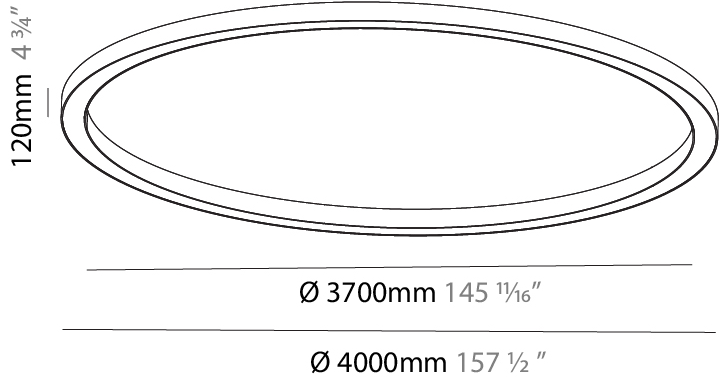

1. To build a product code in our configurator select the specify button on the base model # product page
2. To build a manual product code on this datasheet choose from the options listed below in blue font and add the suffix to the base model #

GENERAL

Series: Glorious
Subseries: Glorious
Brand: Prolight
Division: Architectural
Mounting Type: Surface
Mounting Location: Ceiling
Subcategory: Ambient

PHYSICAL

Shape: Round
Diameter (mm): 4000
Diameter (in): 157 1/2
Height (mm): 120
Height (in): 4 3/4
Light Distribution: Direct
Weight (kg): 49.661
Weight (lbs): 109.25
Diffuser: PMMA - Opal
Fixture Finish: SSR / BKV / CWI / CRY / HAB / LAG / UFT / ITA / RUA / RUR / MIC / FTG / MYG / TWT / LOD / PUS / FRO / FUP / KIA / POP / BLS / SPG / MEY / GOH / GUM / CHC / COM / ABZ / JAG / OBR / MOS / ROR
Fixture Material: Aluminum

ELECTRICAL

Lamp Type: LED (Zhaga Standard)
Input Wattage (W): 200
Total Output Wattage (W): 160 / 128 (3500K)
Dimming: Non-Dimming / Phase Dimming (120Vac only) / 0-10V Dimming
Driver Included: Yes
Driver Location: Integrated
Driver Type: Constant Current - 120 / 277Vac
Driver Class: Class 2
Input Voltage (V): 120 - 277
Constant Current (MA): 350 / 1000 (3500K)

LED

Color Temperature (°K): 3000 / 3500 / 4000
Max. Delivered Lumen (lm): 18460 / 19110 / 19500
CRI: >80 CRI
Efficiency (%): 65
Lamp Life (hrs): 50000

OPTICAL

RATINGS AND CERTIFICATIONS

Certified By: Certified for North American Standards
IP rating: IP20